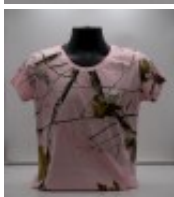

SLDHC Ladies short sleeve real tree pink camo

[enlarge photo](#)

Ladies short sleeve real tree pink camo

~~Price: \$26.00~~

Sales price without tax \$20.00

[Ask a question about this product](#)

Description

- 4.2 oz., 100% airlume combed and ringpun cotton, 32 singles
- Side seams, retail fit
- Shoulder to shoulder taping
- Unisex sizing
- Tearaway label